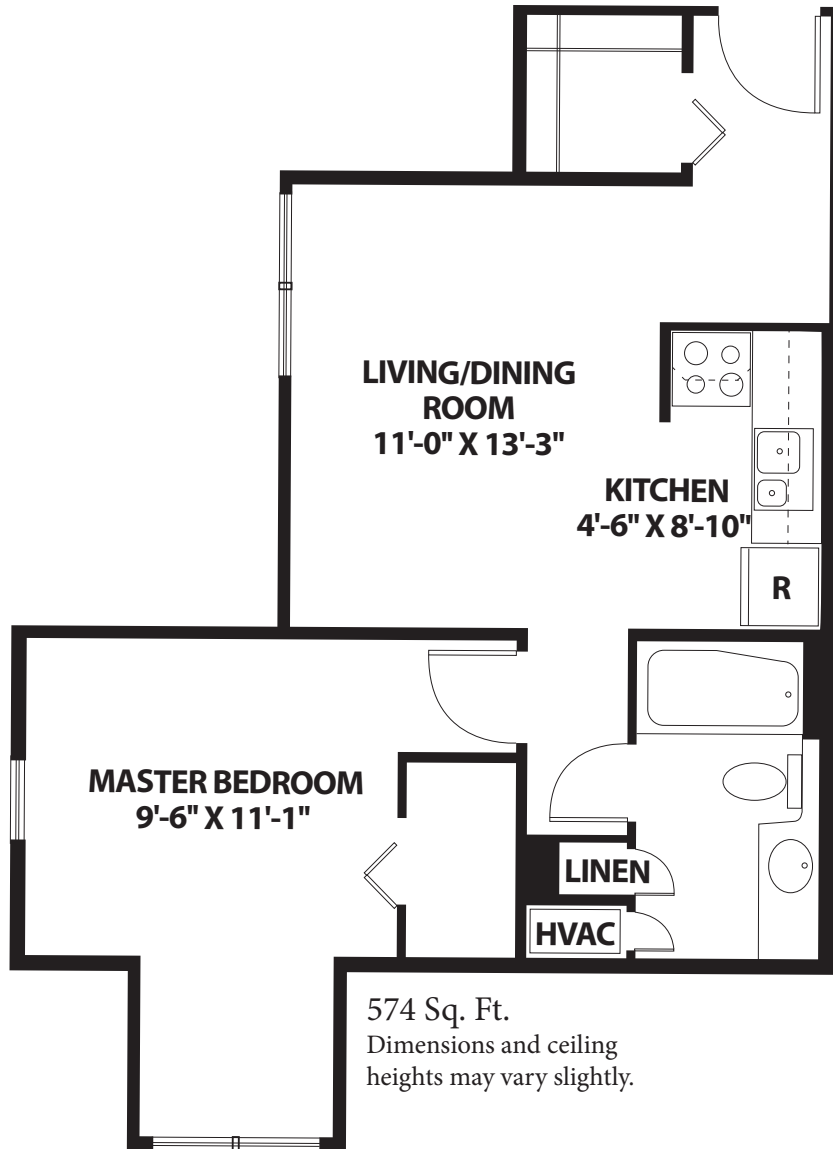

RIVERTON

POMPERAUG WOODS

LIVE UPLIFTED.

80 Heritage Road • Southbury, CT 06488
(203) 267-2835 or toll-free (866) 817-8935 • PomperaugWoods.com

Managed by  Life Care Services®

Pomperaug Woods is Southbury's only not-for-profit *LifeCare* community.